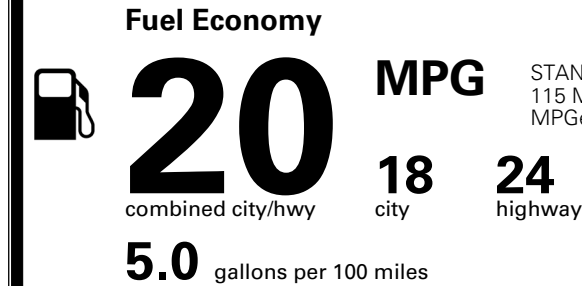

\$ 52,285.00

INLAND FREIGHT AND HANDLING

\$ 1,545.00

TOTAL MANUFACTURER'S SUGGESTED RETAIL PRICE ▶

\$ 53,830.00

TOTAL ADDITIONAL WEIGHT:

EPA DOT Fuel Economy and Environment

Gasoline Vehicle

STANDARD SUVs range from 13 to 115 MPG. The best vehicle rates 146 MPGe.

You spend
\$3,500
 more in fuel costs
 over 5 years
 compared to the
 average new vehicle.

Annual fuel cost
\$2,300

Fuel Economy & Greenhouse Gas Rating (tailpipe only)