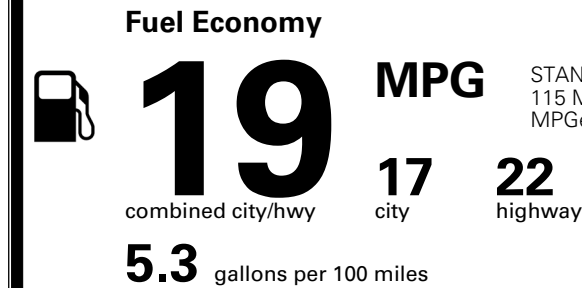

\$495.00
 \$295.00

MSRP INCLUDING OPTIONS

\$ 57,580.00

INLAND FREIGHT AND HANDLING

\$ 1,545.00

TOTAL MANUFACTURER'S SUGGESTED RETAIL PRICE ▶

\$ 59,125.00

TOTAL ADDITIONAL WEIGHT:

EPA DOT Fuel Economy and Environment

Gasoline Vehicle

STANDARD SUVs range from 12 to 115 MPG. The best vehicle rates 146 MPGe.

You spend
\$4,500
 more in fuel costs
 over 5 years
 compared to the
 average new vehicle.