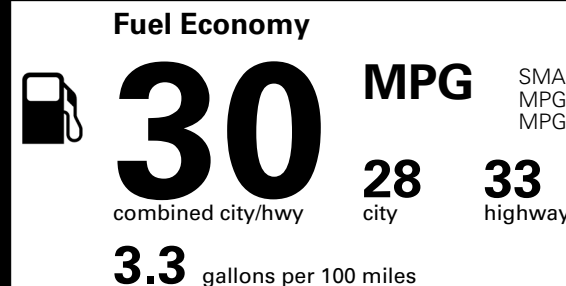

\$ 28,390.00

INLAND FREIGHT AND HANDLING

\$ 1,495.00

TOTAL MANUFACTURER'S SUGGESTED RETAIL PRICE ▶

\$ 29,885.00

TOTAL ADDITIONAL WEIGHT:

*Additional terms and conditions apply.
 **Kia Connect may be currently unavailable for some Model Year 2022 and newer vehicles sold or purchased in Massachusetts; please see owners.kia.com for more information.
 NOTE: When you purchase this vehicle, Kia America, Inc. collects personal information you provide to the dealership. For information on our collection and use of personal information and your rights, please see our Privacy Policy on www.kia.com.

EPA DOT Fuel Economy and Environment

Gasoline Vehicle

SMALL SUVs range from 14 to 138 MPG. The best vehicle rates 146 MPGe.

You save \$250
 in fuel costs over 5 years compared to the average new vehicle.