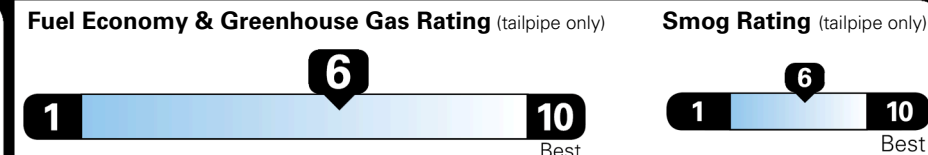

This vehicle emits 298 grams CO₂ per mile. The best emits 0 grams per mile (tailpipe only). Producing and distributing fuel also create emissions; learn more at fueleconomy.gov.

Actual results will vary for many reasons, including driving conditions and how you drive and maintain your vehicle. The average new vehicle gets 29 MPG and costs $8,000 to fuel over 5 years. Cost estimates are based on 15,000 miles per year at $ 3.10 per gallon. MPGe is miles per gasoline gallon equivalent. Vehicle emissions are a significant cause of climate change and smog.

fueleconomy.gov

Calculate personalized estimates and compare vehicles

GOVERNMENT 5-STAR SAFETY RATINGS

Overall Vehicle Score Not Rated

Based on the combined rating of frontal, side and rollover. Should ONLY be compared to other vehicles of similar size and weight.

Frontal Driver Not Rated

Crash Passenger Not Rated

Based on the risk of injury in a frontal impact. Should ONLY be compared to other vehicles of similar size and weight.

Side Front seat Not Rated

Crash Rear seat Not Rated

Star ratings based on the risk of injury in a side impact.

Rollover Not Rated

Star ratings based on the risk of rollover in a single-vehicle crash.

Star ratings range from 1 to 5 stars (★★★★★) with 5 being the highest.

Source: National Highway Traffic Safety Administration (NHTSA).

www.safercar.gov or 1-888-327-4236

Manufacturer's suggested retail price includes Manufacturer's recommended pre-delivery service. License and title fees, state and local taxes and other dealer installed options and accessories are not included in the manufacturer's suggested retail price.

PARTS CONTENT INFORMATION

FOR VEHICLES IN THIS CAR LINE U.S./CANADIAN PARTS CONTENT: 0 %

MAJOR SOURCES OF FOREIGN PARTS: KOREA: 90%

NOTE: PARTS CONTENT DOES NOT INCLUDE FINAL ASSEMBLY, DISTRIBUTION, OR OTHER NON-PARTS COSTS.

FOR THIS VEHICLE FINAL ASSEMBLY POINT: GWANGJU, KOREA

COUNTRY OF ORIGIN

ENGINE (MOTOR): KOREA

TRANSMISSION: KOREA