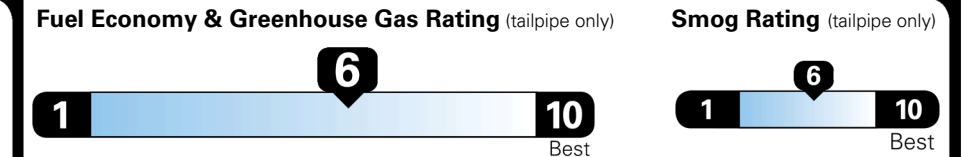

This vehicle emits 298 grams CO₂ per mile. The best emits 0 grams per mile (tailpipe only). Producing and distributing fuel also create emissions; learn more at fueleconomy.gov.

Actual results will vary for many reasons, including driving conditions and how you drive and maintain your vehicle. The average new vehicle gets 29 MPG and costs $8,000 to fuel over 5 years. Cost estimates are based on 15,000 miles per year at $ 3.10 per gallon. MPGe is miles per gasoline gallon equivalent. Vehicle emissions are a significant cause of climate change and smog.

fueleconomy.gov

Calculate personalized estimates and compare vehicles

GOVERNMENT 5-STAR SAFETY RATINGS

Overall Vehicle Score Not Rated

Based on the combined rating of frontal, side and rollover. Should ONLY be compared to other vehicles of similar size and weight.

Frontal Driver Not Rated

Crash Passenger Not Rated

Based on the risk of injury in a frontal impact. Should ONLY be compared to other vehicles of similar size and weight.

Side Front seat Not Rated

Crash Rear seat Not Rated

Star ratings based on the risk of injury in a side impact.

Rollover Not Rated

Star ratings based on the risk of rollover in a single-vehicle crash.

Star ratings range from 1 to 5 stars (★★★★★) with 5 being the highest.

Source: National Highway Traffic Safety Administration (NHTSA).

www.safercar.gov or 1-888-327-4236

Manufacturer's suggested retail price includes Manufacturer's recommended pre-delivery service. License and title fees, state and local taxes and other dealer installed options and accessories are not included in the manufacturer's suggested retail price.

PARTS CONTENT INFORMATION

FOR VEHICLES IN THIS CAR LINE U.S./CANADIAN PARTS CONTENT: 0 %

MAJOR SOURCES OF FOREIGN PARTS: KOREA: 90%

NOTE: PARTS CONTENT DOES NOT INCLUDE FINAL ASSEMBLY, DISTRIBUTION, OR OTHER NON-PARTS COSTS.

FOR THIS VEHICLE FINAL ASSEMBLY POINT: GWANGJU, KOREA

COUNTRY OF ORIGIN

ENGINE (MOTOR): KOREA

TRANSMISSION: KOREA